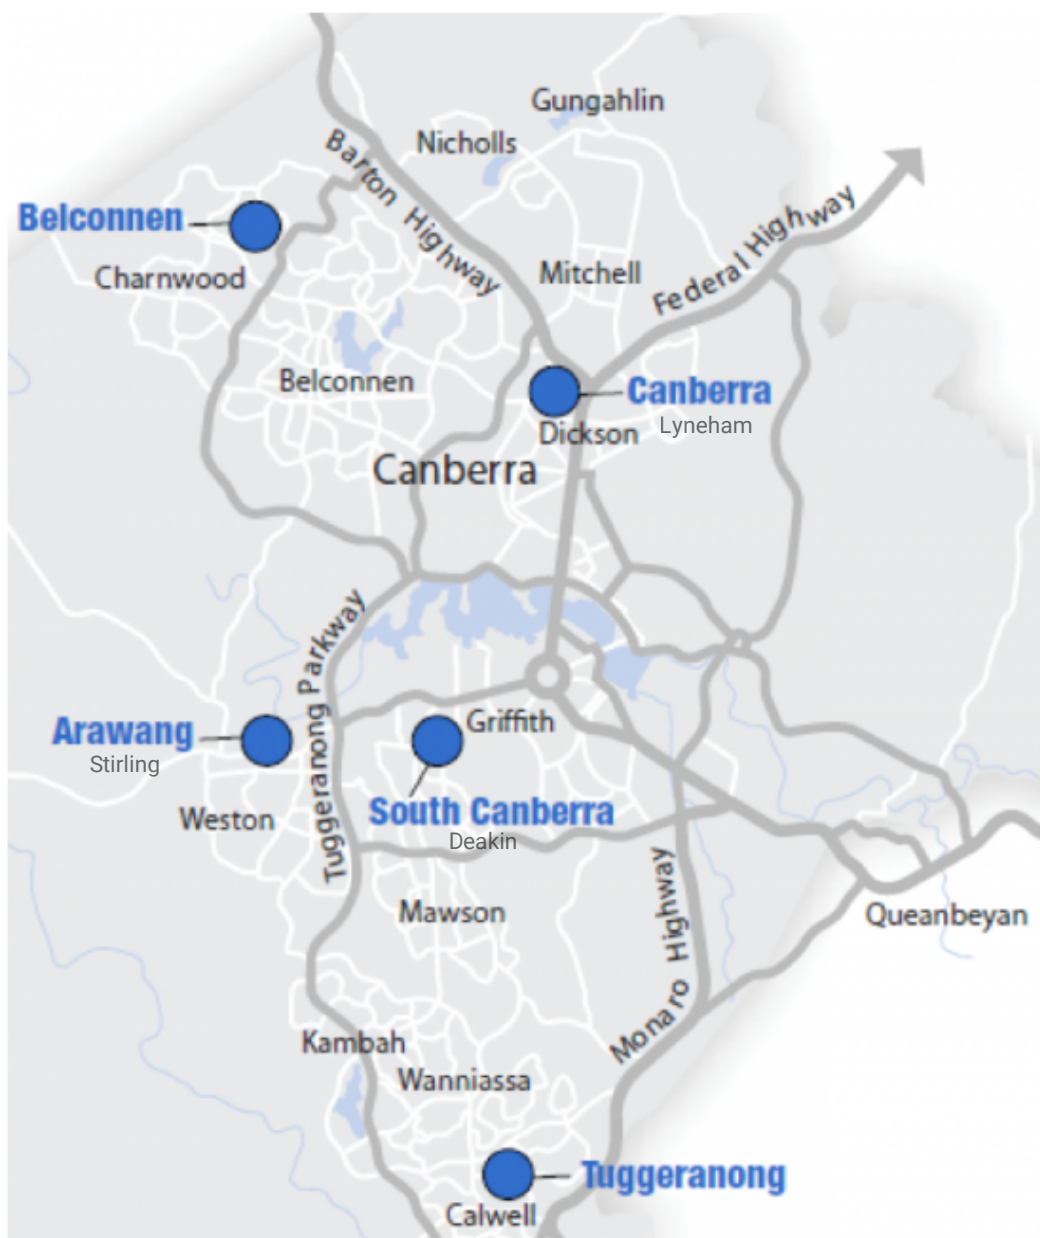

NetSetGo Providers in Canberra

Netball ACT Participation Coordinator:

Caity Hanna

Phone: (02) 6241 4088

Email: caitlin.hanna@netballact.com.au