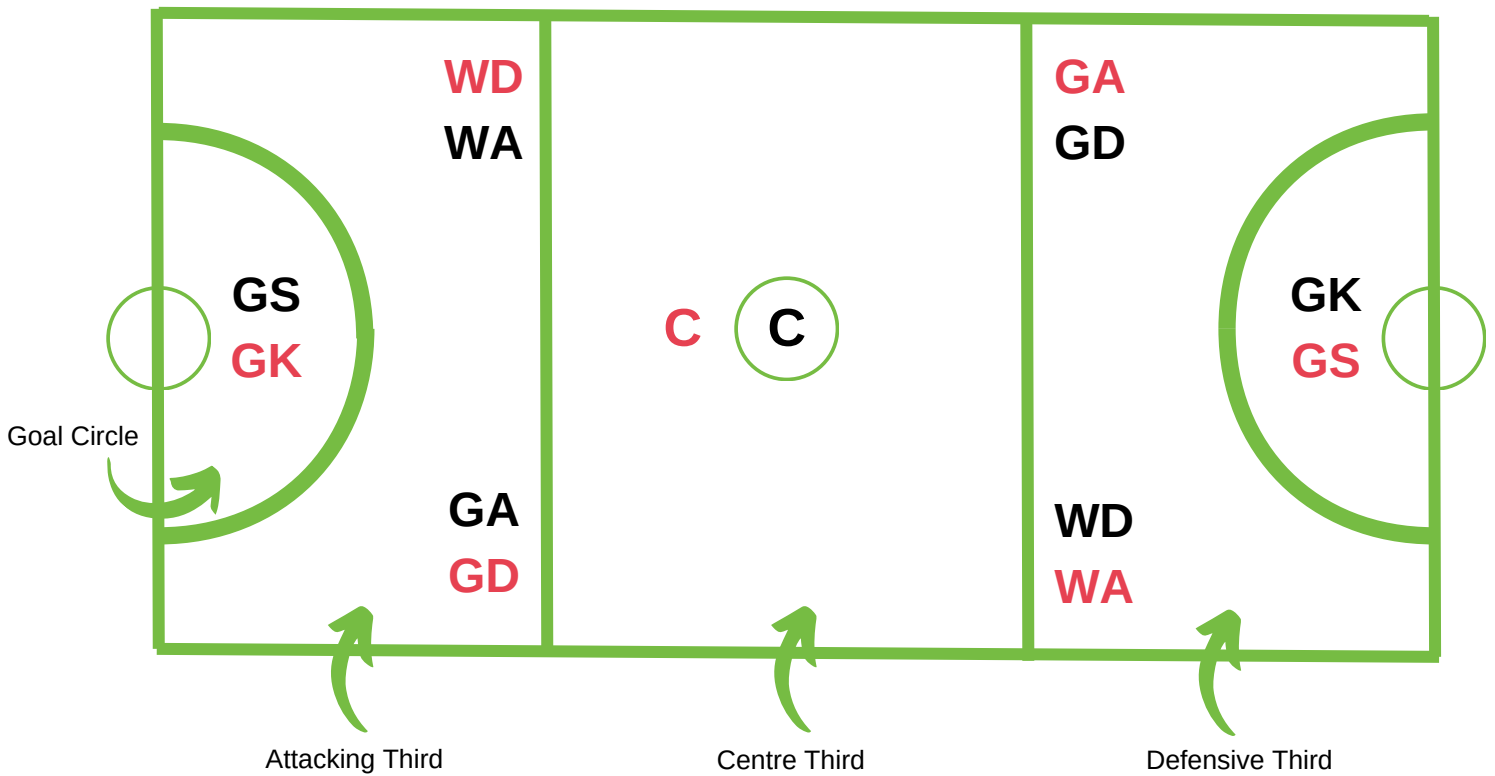

Playing Positions

GS - Goal Shooter

Scoring goals is the main aim of the game for the GS. They are only allowed into the attacking third.

GA - Goal Attack

The GA sneaks into all sorts of pockets of space in the centre and attacking thirds of the court.

WA - Wing Attack

The WA is the little helper every shooter needs. They are allowed into the centre and attacking thirds, but cannot go into the goal circle/

GK - Goal Keeper

The GK is the very last line of defence on the netball court.

GD - Goal Defence

GD works together with the GK to stop the GA and GS from shooting goals in the goal circle.

WD - Wing Defence

The WD goes where the WA goes in the centre and defensive thirds of the court.

C - Centre

This speedy all-rounder moves everywhere on court except the shooting circles.