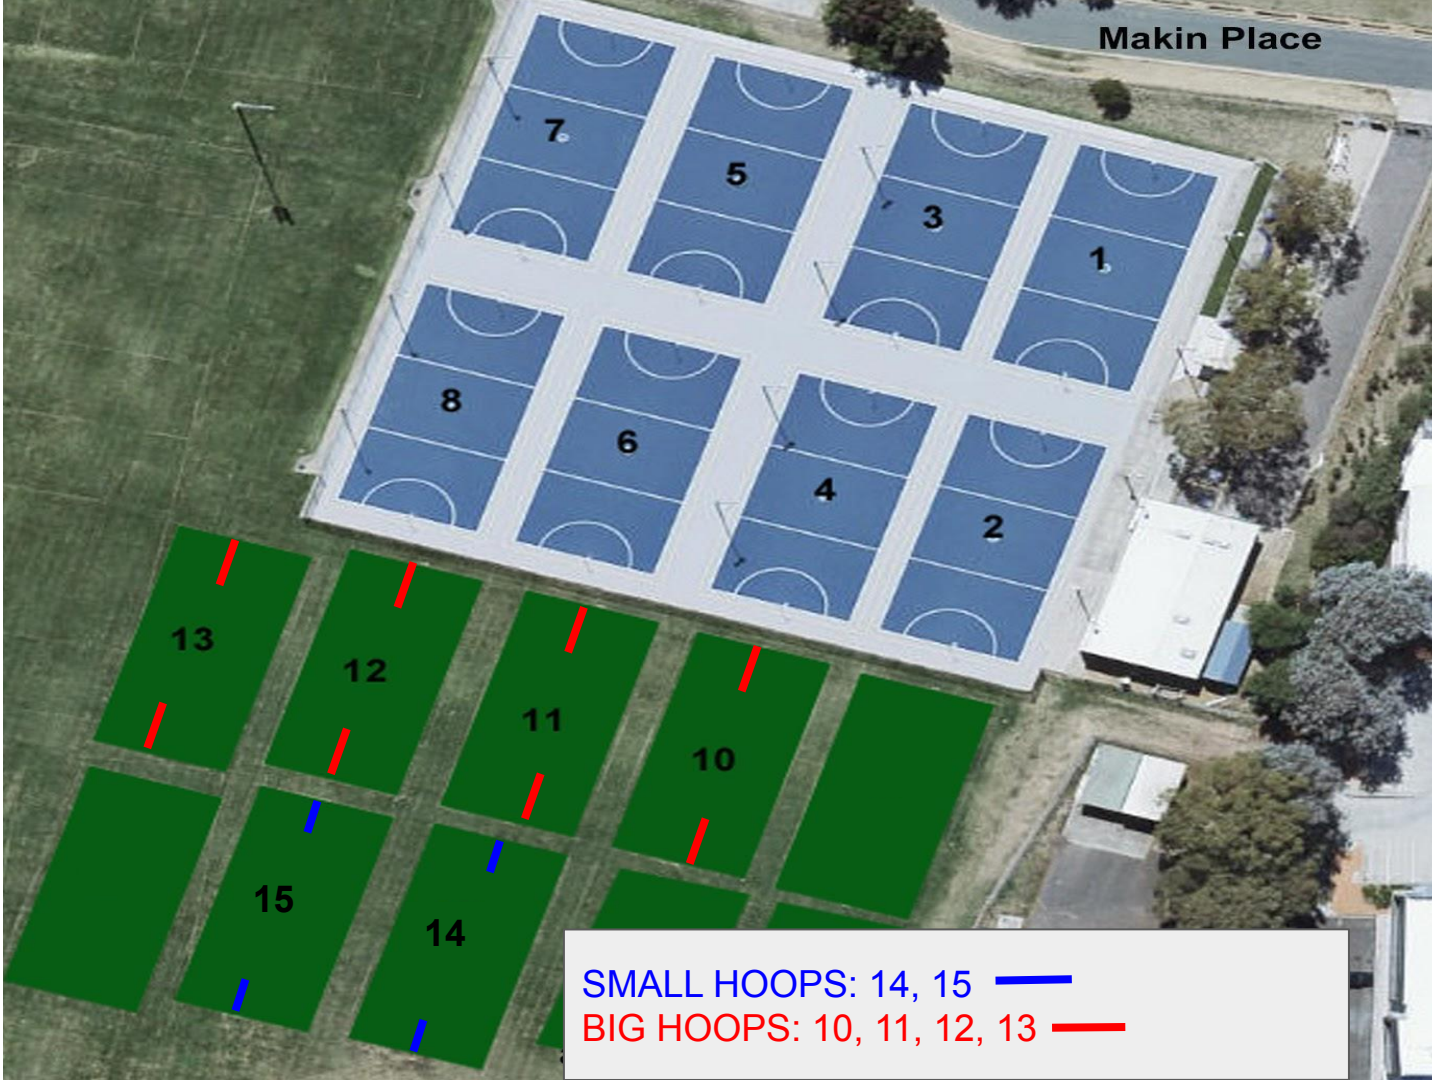

Makin Place

SMALL HOOPS: Court 10 at 9am
BIG HOOPS: courts 12 & 13 at 9am, courts 10 & 12
at 10am, 10 at 11am

Makin Place

SMALL HOOPS: 14, 15 ——— blue
BIG HOOPS: 10, 11, 12, 13 ——— red