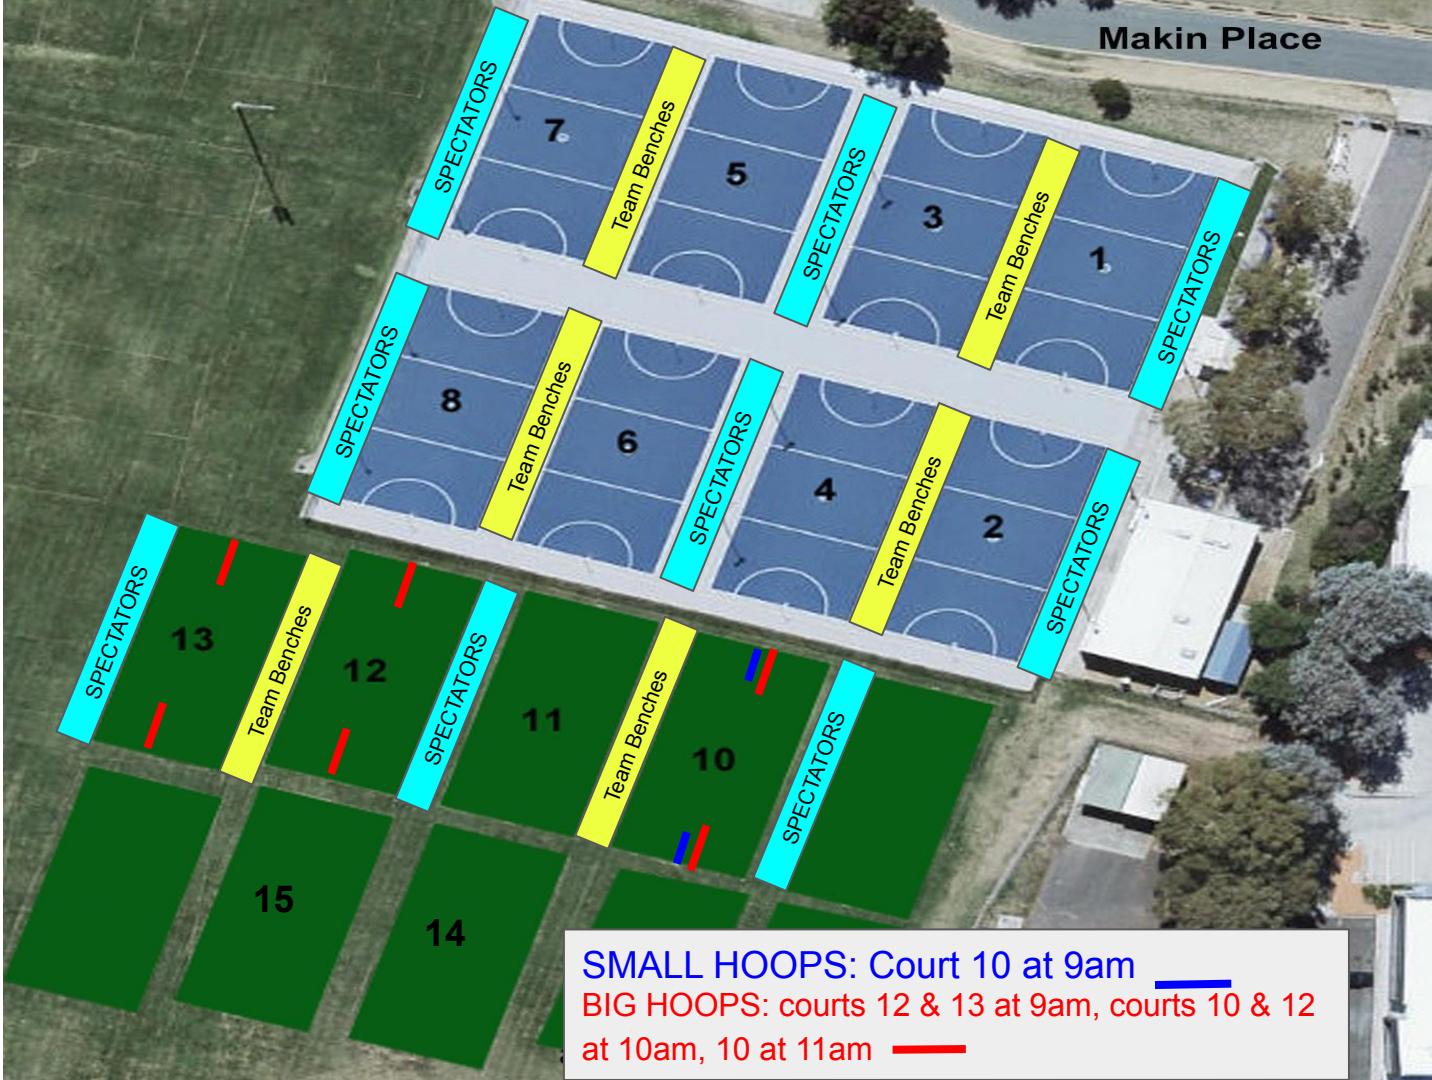

Makin Place

SMALL HOOPS: Court 10 at 9am
BIG HOOPS: courts 12 & 13 at 9am, courts 10 & 12
at 10am, 10 at 11am

Makin Place

SMALL HOOPS: 14, 15 ——— blue
BIG HOOPS: 10, 11, 12, 13 ——— red